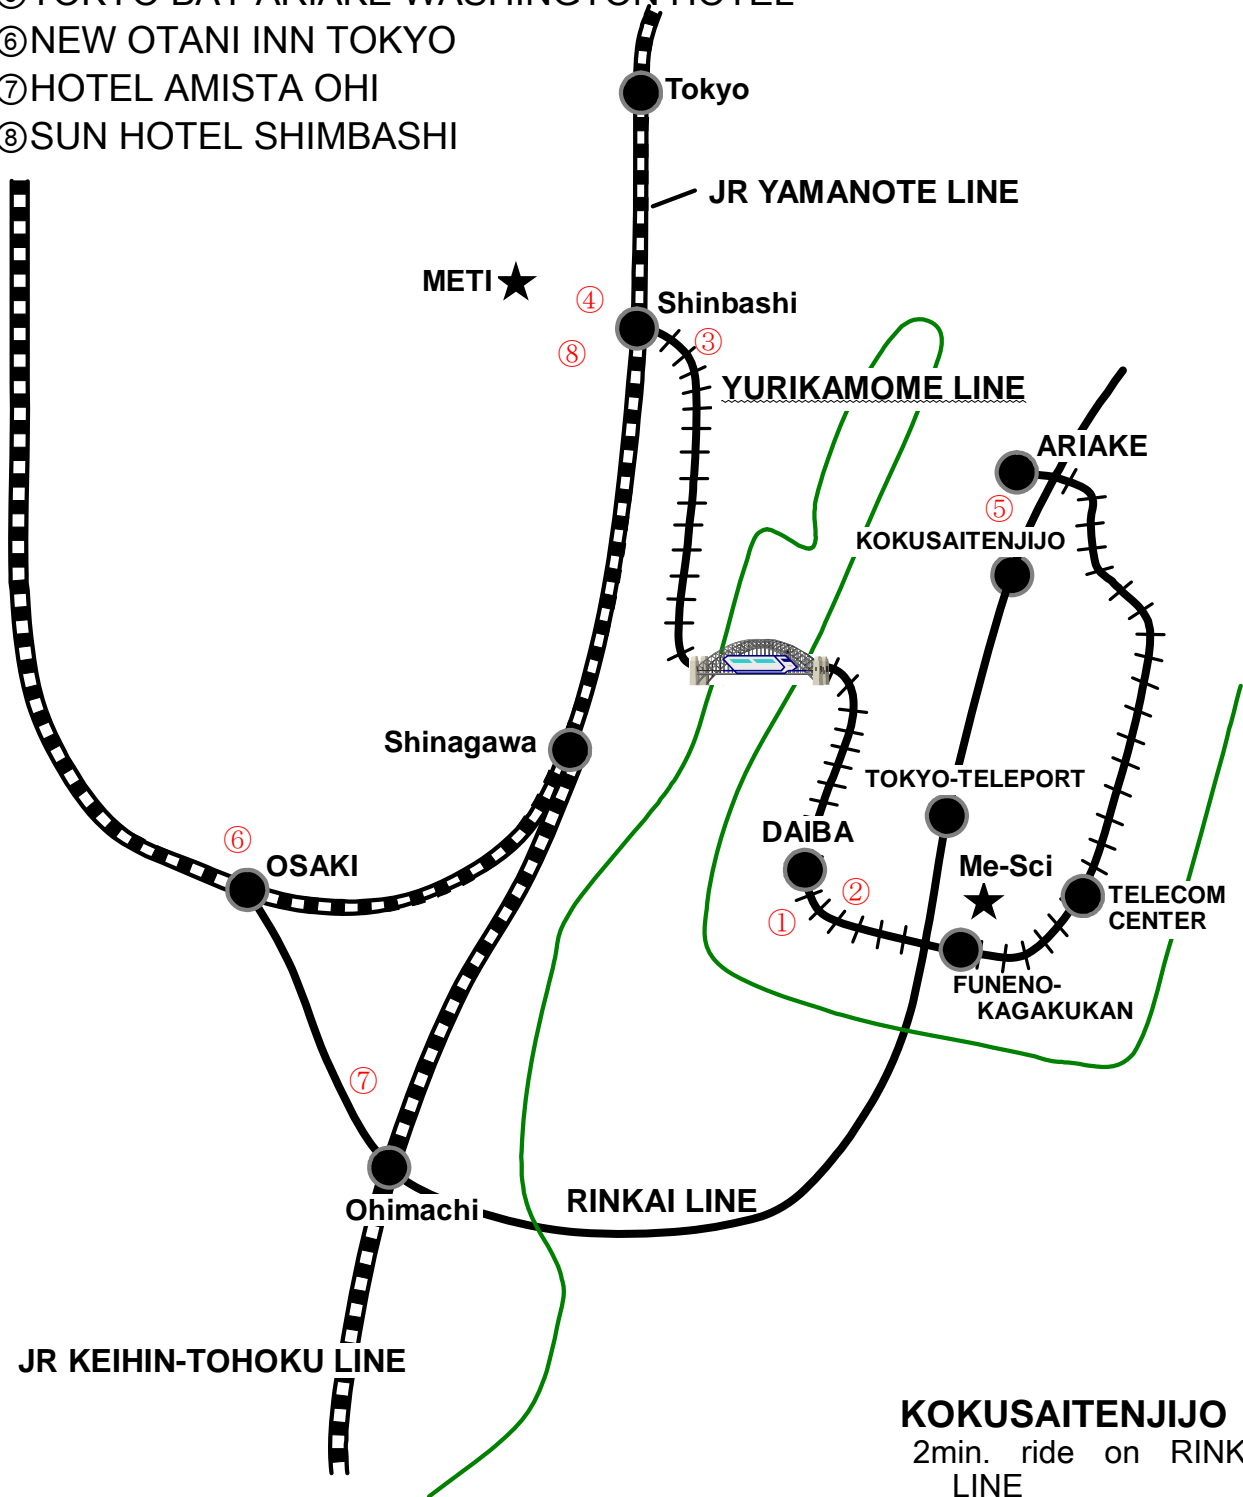

HOTEL MAP

- ①HOTEL NIKKO TOKYO
- ②MERIDEIN GRAND PACIFIC TOKYO
- ③ROYAL PARK SHIODOME TOWER
- ④DAI-ICHI HOTEL TOKYO
- ⑤TOKYO BAY ARIAKE WASHINGTON HOTEL
- ⑥NEW OTANI INN TOKYO
- ⑦HOTEL AMISTA OHI
- ⑧SUN HOTEL SHIMBASHI

KOKUSAITENJJO
 2min. ride on RINKAI-SEN
 LINE
 from TOKYO-TELEPORT

ARIAKE
 6min. ride on YURIKAMOME
 from TELECOM CENTER

SHIMBASHI

16min. ride on YURIKAMOME
from FUNENO-KAGAKUKAN

OHIMACHI

8min. ride on RINKAI-SEN
LINE
from TOKYO-TELEPORT

OSAKI

11min. ride on RINKAI-SEN
LINE
from TOKYO-TELEPORT