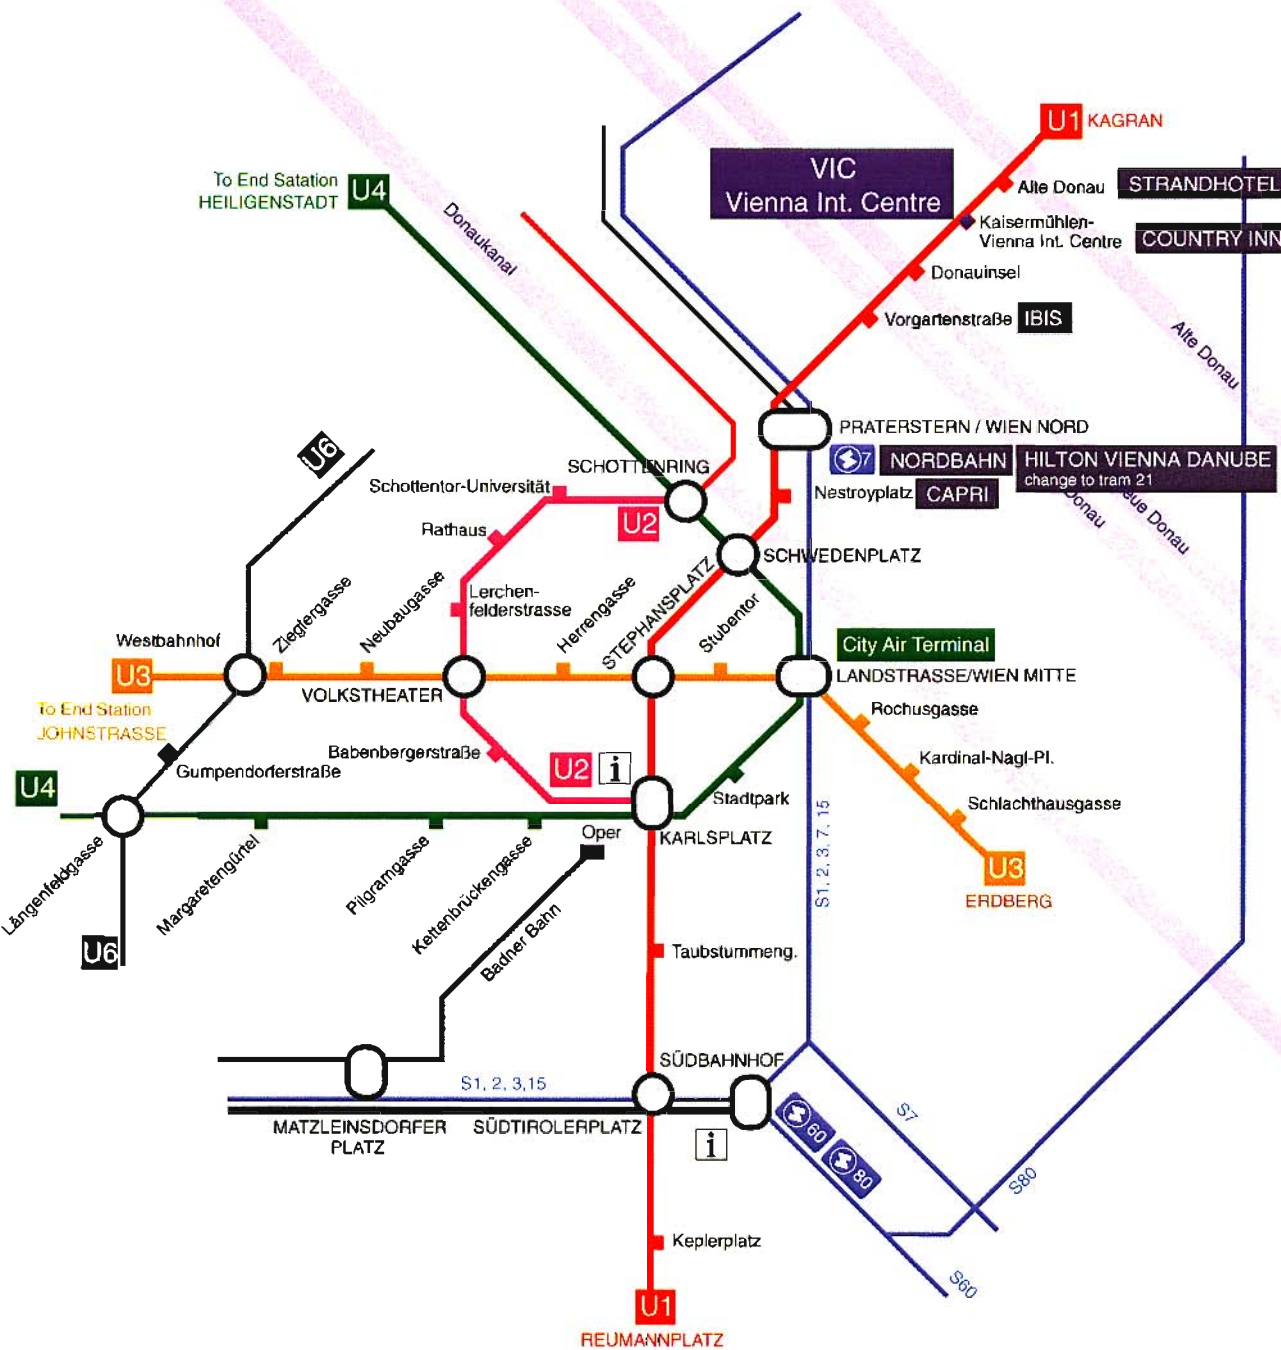

AMERICAN EXPRESS TRAVEL SERVICE

LIST OF HOTELS 13 – 19 November 2005

NAME OF HOTEL and CATEGORY	LOCATION / INTERNETPAGE/	SINGLE bath/shower per room/ night	DOUBLE bath/shower per room/ night
Hilton Vienna Danube ***** Handelskai 269 A-1020 Vienna T: +43-1- 727 77-0	On the banks of the river Danube www.hilton.com	EUR 95,-- Excl. breakfast	EUR 95,-- Excl. breakfast
Country Inn & Suites **** Wagramerstr. 16-16a A-1220 Vienna T: +43-1-260 400	Next to the VIC www.countryinns-europe.com	EUR 87,-- Incl. breakfast	EUR 103,-- Incl. breakfast
Hotel Nordbahn *** Praterstrasse 72 A-1020 Vienna T: +43-1-211 300	Near Underground U1 / 5 min to VIC www.hotel-nordbahn.at	EUR 63,-- Incl. breakfast	On request
Hotel Capri *** Praterstrasse 44-46 A-1020 Vienna T: +43-1-214 84 04	Near Underground U1 / 5 min to VIC www.hotelcapri.at	EUR 62,-- Incl. breakfast	EUR 88,-- Incl. breakfast
Hotel Ibis *** Lassallestrasse 7 A-1020 Vienna T: +43-1-217 700	Near Underground U1 / 3 min to VIC www.accorhotels.at	EUR 62,-- Excl. breakfast	EUR 77,-- Excl. breakfast
Strandhotel "Alte Donau" ** / *** Wagramerstrasse 61 A-1220 Vienna T: +43-1-204 40 40	Close to VIC www.alte-donau.at	EUR 70,-- Shower/WC EUR 40,-- Shower only Incl. breakfast	On request

All rates in EUR are per room/per night. Taxes and service charges are included.

HOTELS SELECTION HOTELS LOCATION

HOTEL	LINE	UNDERGROUND STOP
CAPRI	U1	NESTROYPLATZ
COUNTRY INN	U1	KAISERMÜHLEN-VIC
HILTON VIENNA DANUBE	U1 Tram 21	PRATERSTERN
IBIS	U1	VORGARTENSTRASSE
NORDBAHN	U1	PRATERSTERN
STRANDHOTEL	U1	ALTE DONAU